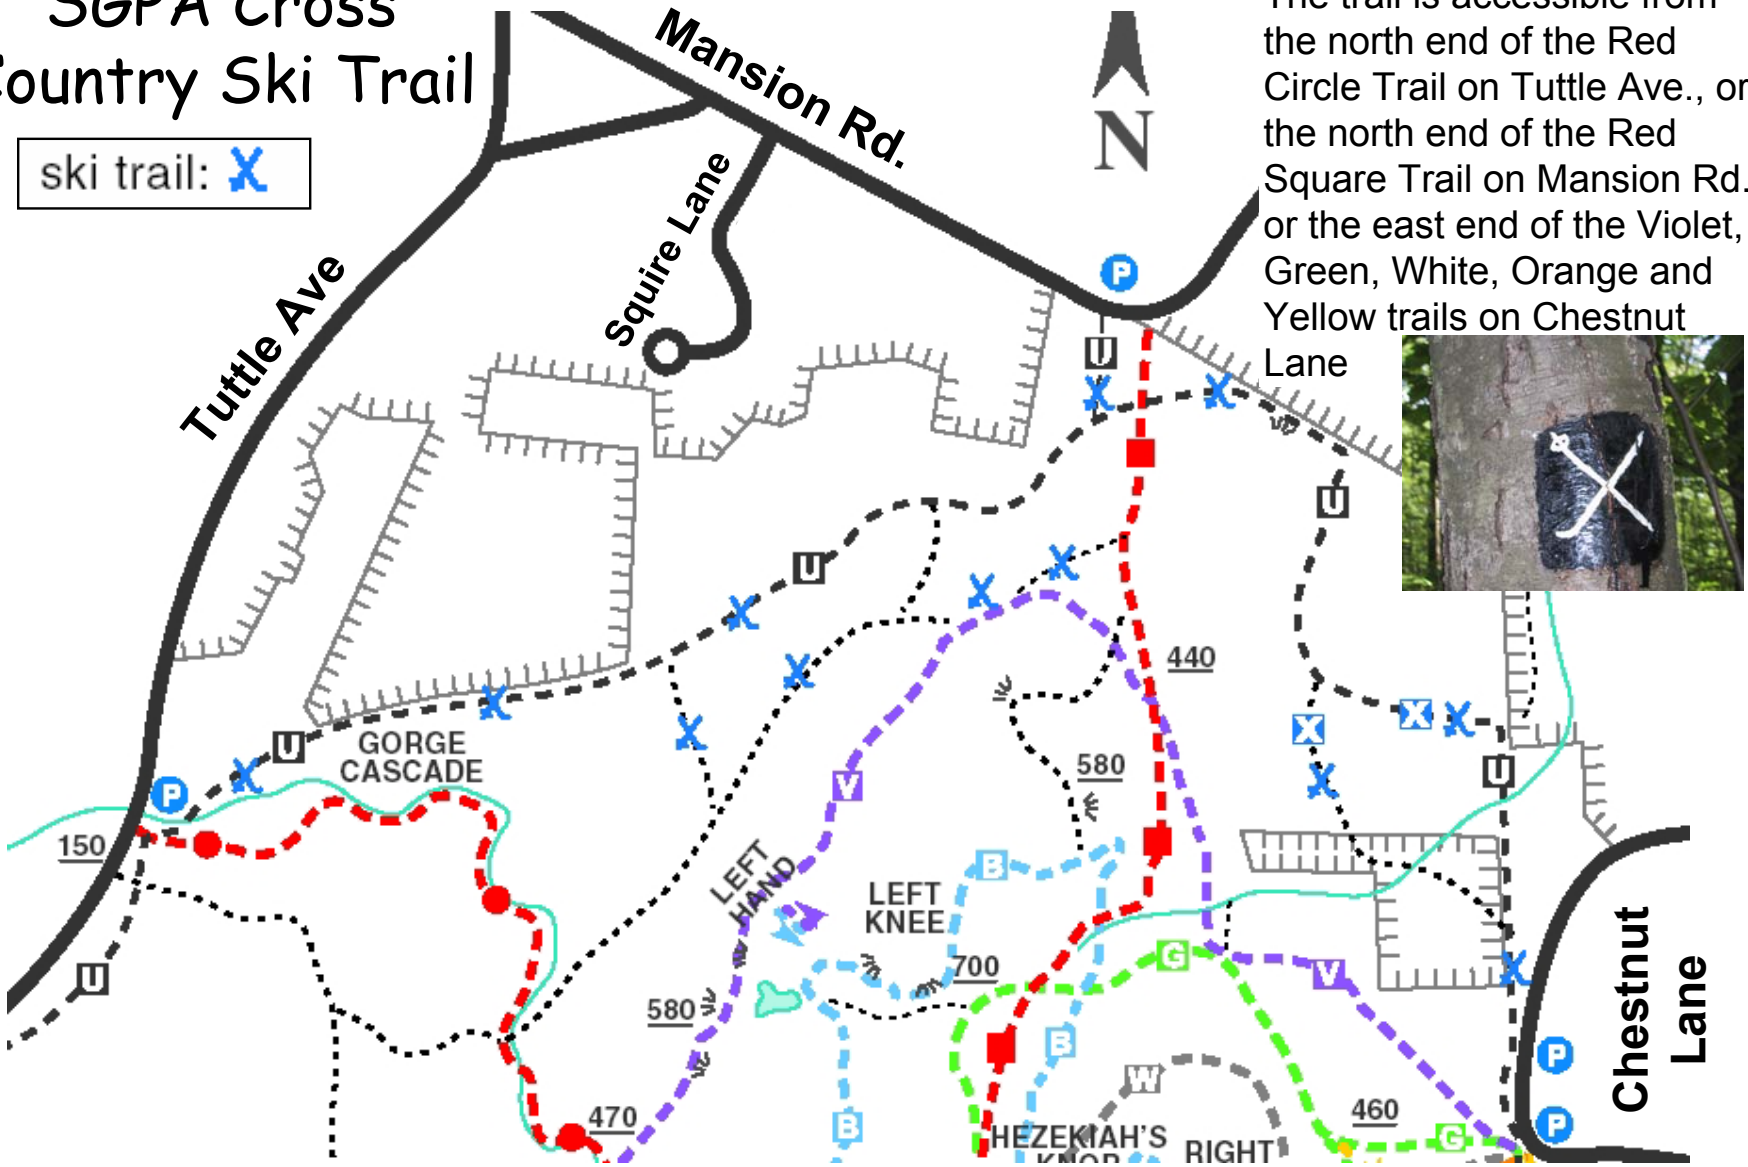

SGPA Cross Country Ski Trail

ski trail: X

The trail is accessible from the north end of the Red Circle Trail on Tuttle Ave., or the north end of the Red Square Trail on Mansion Rd. or the east end of the Violet, Green, White, Orange and Yellow trails on Chestnut Lane